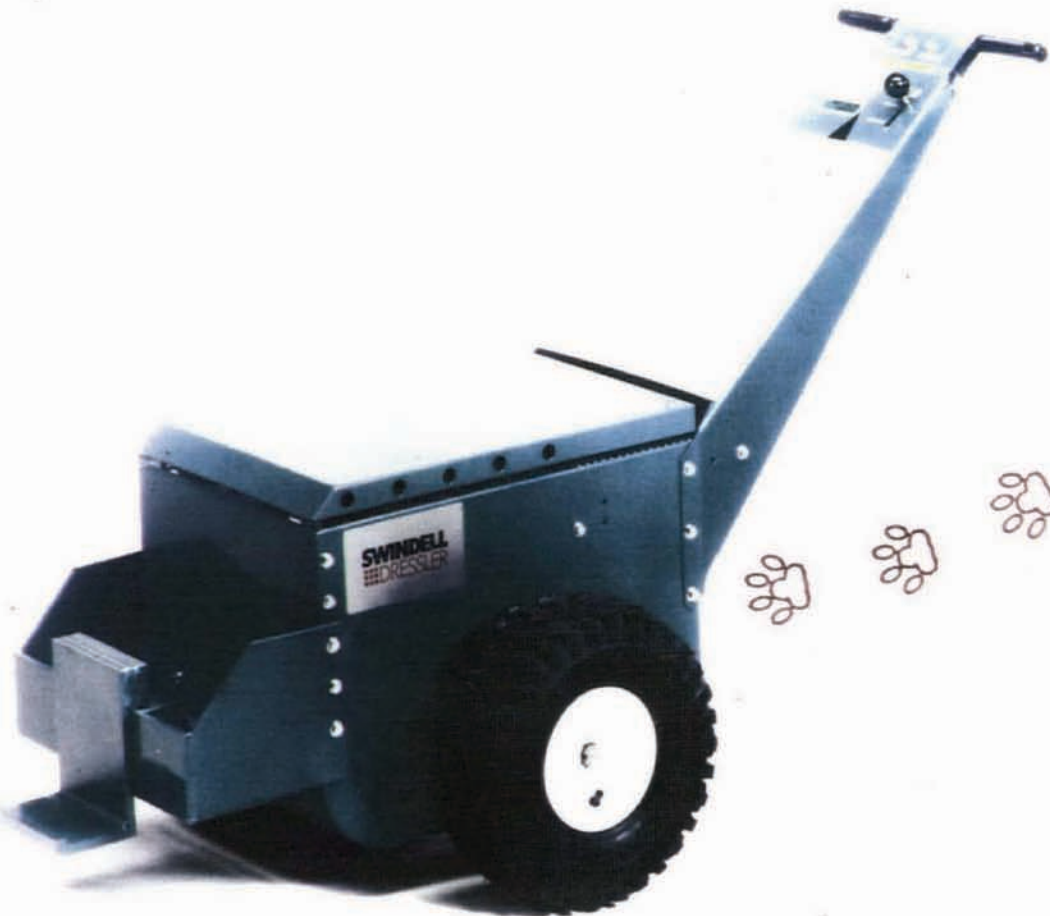

Introducing . . .

The "KILN KAT™" Car Mover by Swindell Dressler

The **KILN KAT™** is another element in our line of car moving equipment for the safety conscious kiln operator. Prevent back injuries and inadvertent car superstructure damage by using our **KILN KAT™** instead of your back. The **KILN KAT™** puts the power at your fingertips.

The **KILN KAT™** operates on self-contained, rechargeable battery power and is fitted with a push/pull adaptor designed to fit your kiln car.

Call Swindell Dressler at (412)788-7100 for More Information